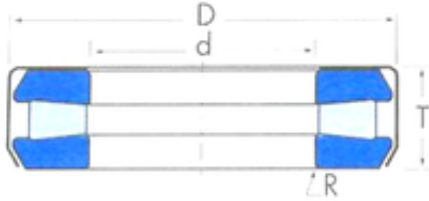

Bearing No. T177A

Size	45.484x73x20 mm
Bore Diameter	45,484 mm
Outer Diameter	73 mm
Width	20 mm
d	45,484 mm
D	73 mm
T	20 mm
R	0,8 mm