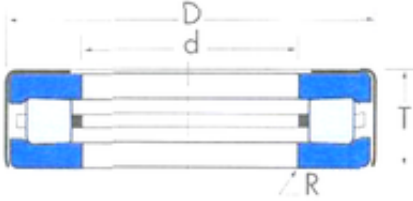

### Bearing No. T149

Size	38.303x65.883x19.431 mm
Bore Diameter	38,303 mm
Outer Diameter	65,883 mm
Width	19,431 mm
d	38,303 mm
D	65,883 mm
T	19,431 mm
R	0,8 mm