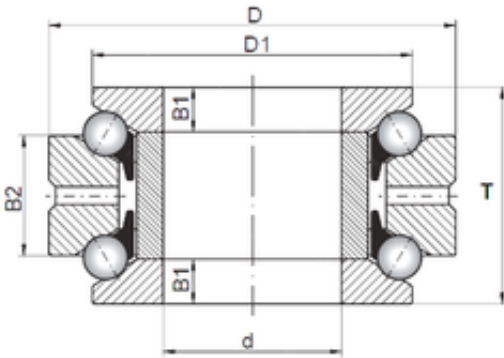

Bearing No. 234409

Size	45x75x38 mm
Bore Diameter	45 mm
Outer Diameter	75 mm
Width	38 mm
d	45 mm
D	75 mm
T	38 mm
B1	9,5 mm
B2	19 mm
D1	65 mm