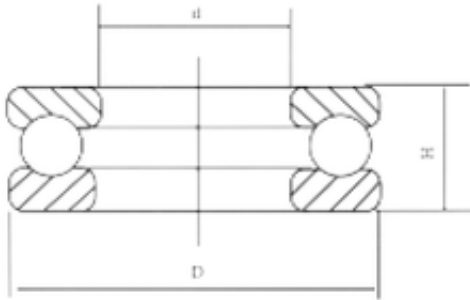

Bearing No. 51215

Size	75x110x27 mm
Bore Diameter	75 mm
Outer Diameter	110 mm
Width	27 mm
d	75 mm
D	110 mm
H	27 mm