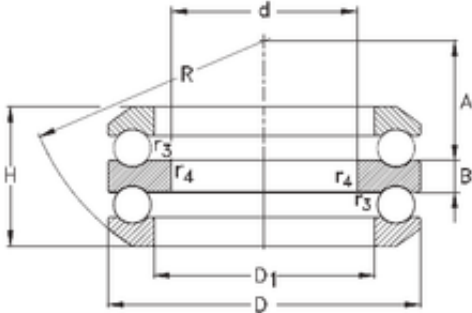

54305 NKE Thrust Ball Bearings

Bearing No. 54305

54305 Bearing 2D drawings and 3D CAD models

| | |
|-------------------------------|---------------|
| Size | 20x52x37.6 mm |
| Bore Diameter | 20 mm |
| Outer Diameter | 52 mm |
| Width | 37,6 mm |
| d | 20 mm |
| D | 52 mm |
| H | 37,6 mm |
| r1 min. | 1 mm |
| r2 min. | 1 mm |
| r3 min. | 0,3 mm |
| r4 min. | 0,3 mm |
| A | 18 mm |
| B | 8 mm |
| D1 | 27 mm |
| R | 45 mm |
| Weight | 0,32 Kg |
| Basic dynamic load rating (C) | 34,5 kN |
| Basic static load rating (C0) | 55 kN |