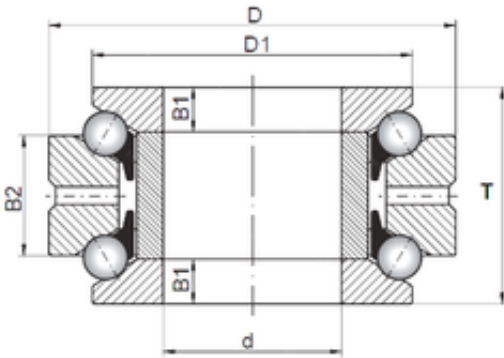

Bearing No. 234428 MSP

Size	140x210x84 mm
Bore Diameter	140 mm
Outer Diameter	210 mm
Width	84 mm
d	140 mm
D	210 mm
T	84 mm
B1	21 mm
B2	42 mm
D1	187 mm
Weight	8,78 Kg
Basic dynamic load rating (C)	122 kN
Basic static load rating (C0)	320 kN
(Grease) Lubrication Speed	2600 r/min