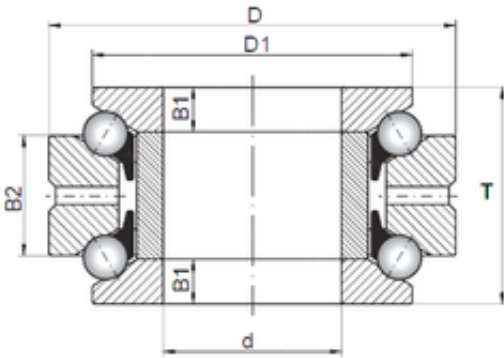

Bearing No. 234413 MSP

Size	65x100x44 mm
Bore Diameter	65 mm
Outer Diameter	100 mm
Width	44 mm
d	65 mm
D	100 mm
T	44 mm
B1	11 mm
B2	22 mm
D1	88 mm
Weight	1,08 Kg
Basic dynamic load rating (C)	36 kN
Basic static load rating (C0)	76,5 kN
(Grease) Lubrication Speed	5600 r/min