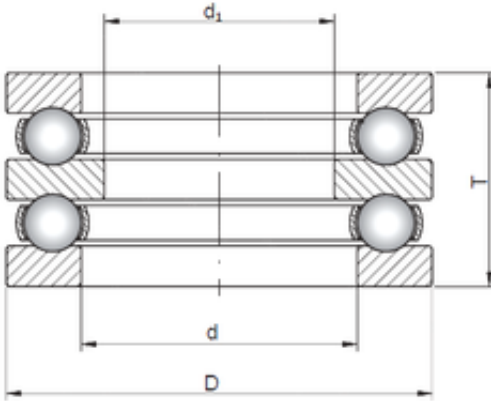

Bearing No. 52309

Size	47x85x52 mm
Bore Diameter	47 mm
Outer Diameter	85 mm
Width	52 mm
d	47 mm
d1	35 mm
D	85 mm
T	52 mm