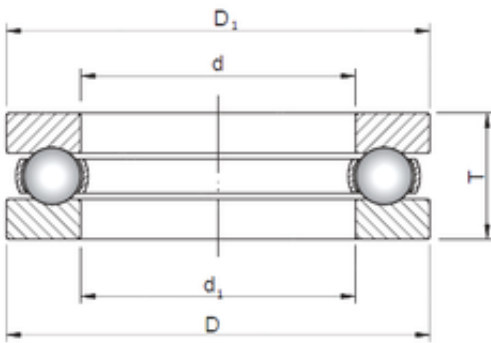

Bearing No. 51424

Bore Diameter	120 mm
Outer Diameter	245 mm
d	120 mm
d1	123 mm
D	245 mm
D1	250 mm
T	102 mm
Weight	25 Kg
Basic dynamic load rating (C)	480 kN
Basic static load rating (C0)	1460 kN
(Grease) Lubrication Speed	520 r/min