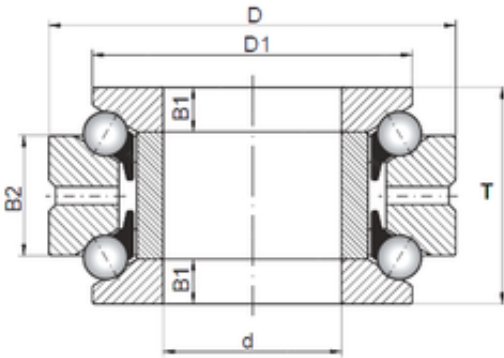

Bearing No. 234434 MSP

| | |
|-------------------------------|----------------|
| Size | 170x260x108 mm |
| Bore Diameter | 170 mm |
| Outer Diameter | 260 mm |
| Width | 108 mm |
| d | 170 mm |
| D | 260 mm |
| T | 108 mm |
| B1 | 27 mm |
| B2 | 54 mm |
| D1 | 230 mm |
| Weight | 17,7 Kg |
| Basic dynamic load rating (C) | 193 kN |
| Basic static load rating (C0) | 520 kN |
| (Grease) Lubrication Speed | 2200 r/min |